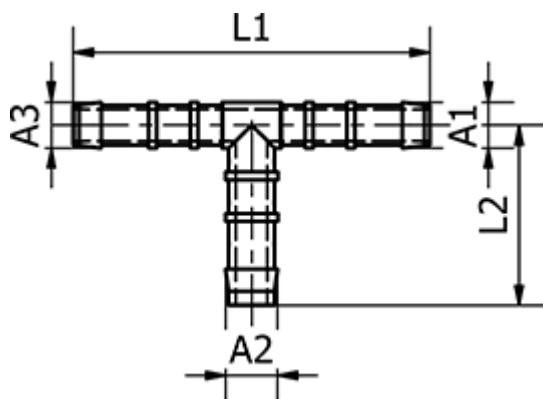

# Data Sheet

Article number: 58635511

Description: Tube Connector 35.511, Ø4/ Ø4/ Ø4  
Tee connector

## Measures

Ext. Hose Diameter A3 = 4

Ext. Hose Diameter A1 = 4

Ext. Hose Diameter A2 = 4

L1 = 35

L2 = 19.5